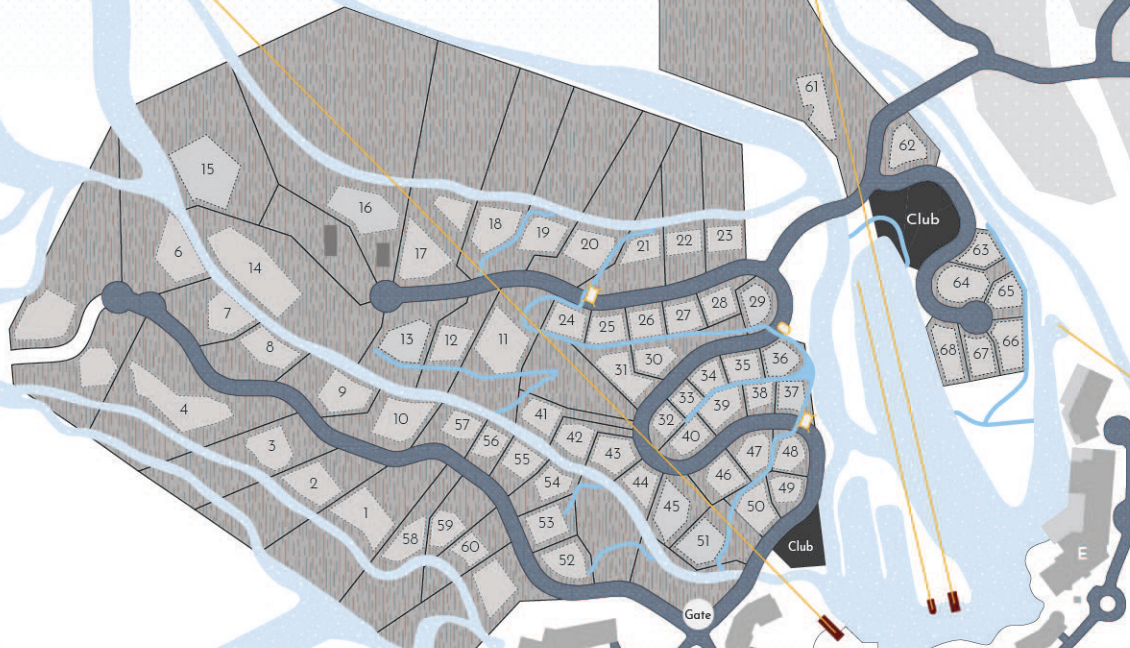

MARCELLA

DEER VALLEY RESORT® ↑

- Public Ski Runs
- Private Ski Runs
- Ski Bridge
- Ski Tunnel
- Future Phases

MAYFLOWER MOUNTAIN VILLAGE

- A - Residences at Grand Hyatt
- B - Designer Hotel
- C - Skier Services/ Mountain Club
- D - Mountain Village
- E - Five-Star Hotel
- F - Ice Ribbon